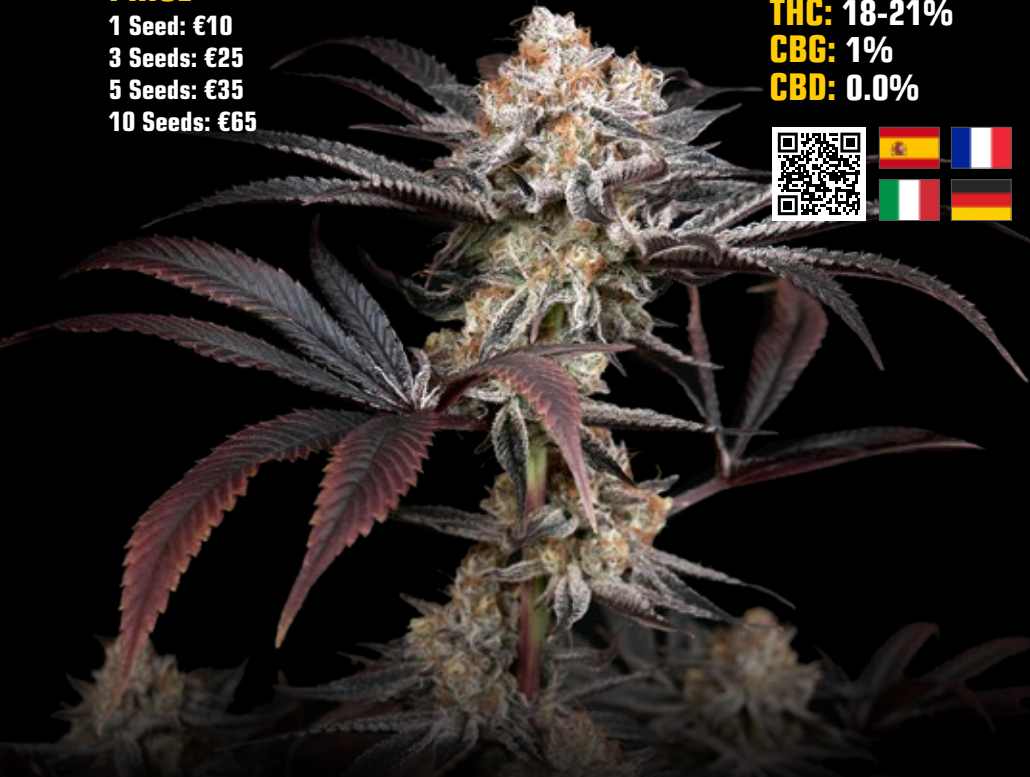

10 Seeds: €65

OUTDOOR

Harvest: Late September

Average Height: 170 - 200 cm

Yield: 700g/plant

THC: 18-21%

CBG: 1%

CBD: 0.0%