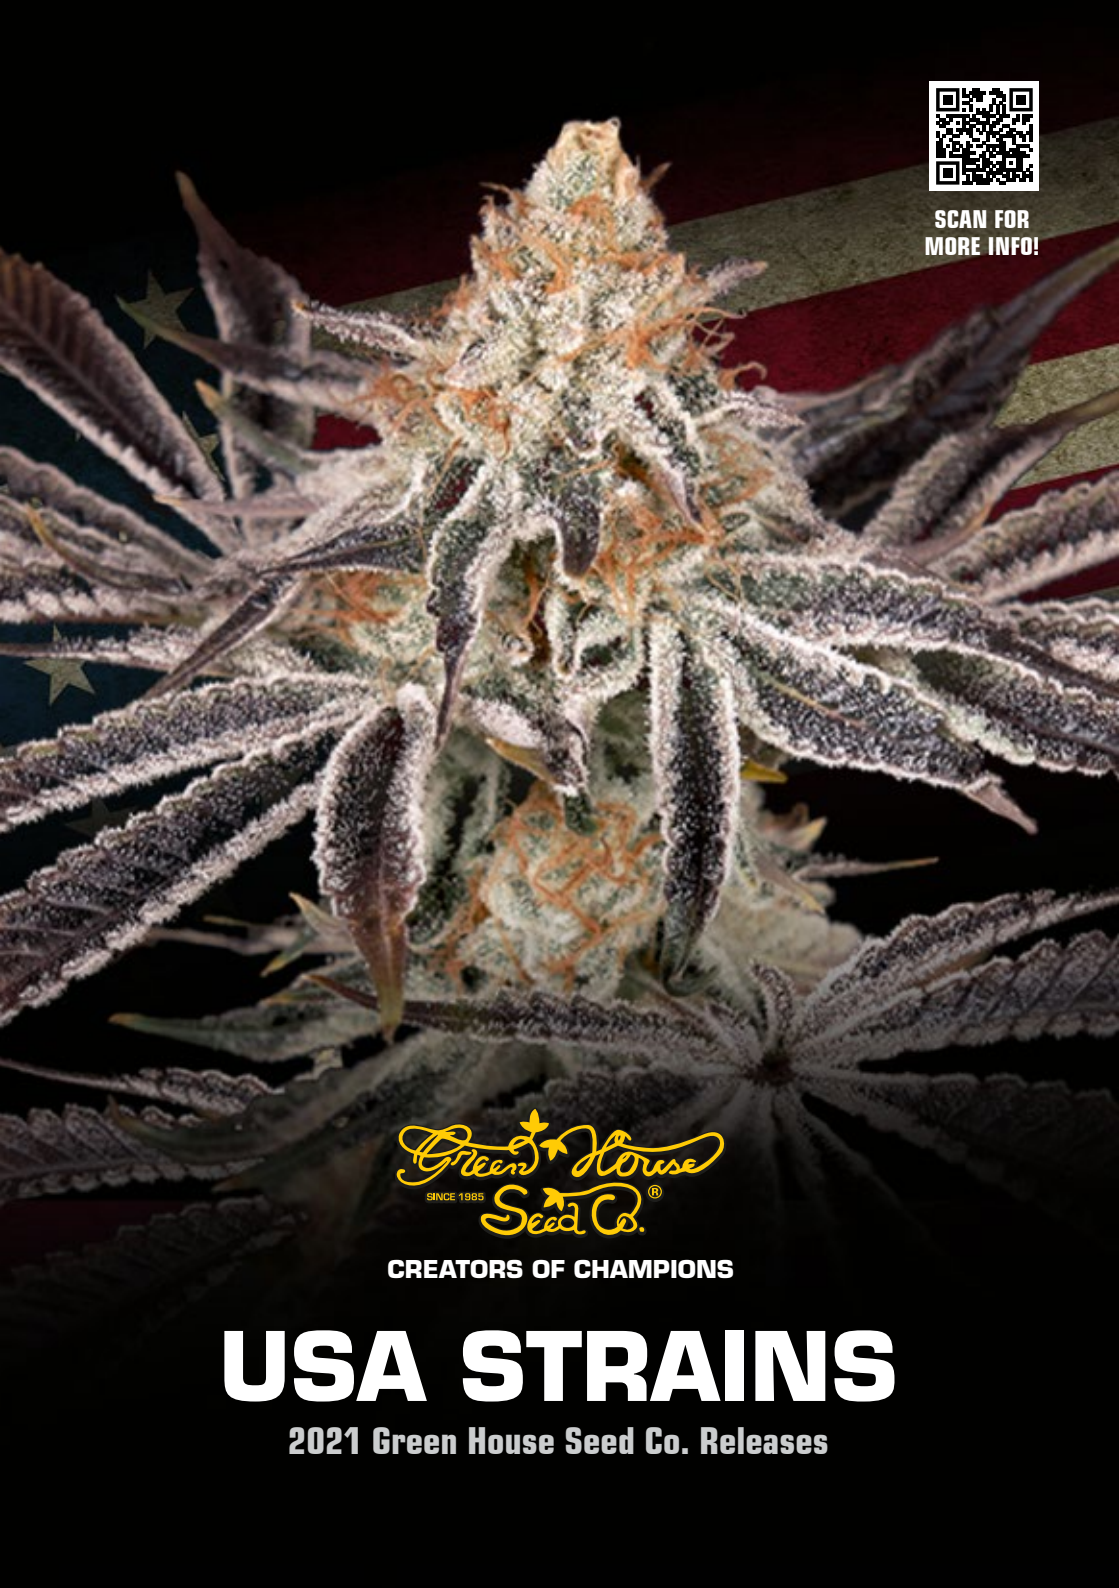

SCAN FOR
MORE INFO!

Green House
SINCE 1985
Seed Co.®

CREATORS OF CHAMPIONS

USA STRAINS

2021 Green House Seed Co. Releases

INDOOR

Flowering Cycle: 56 - 63 days

Yield: Medium